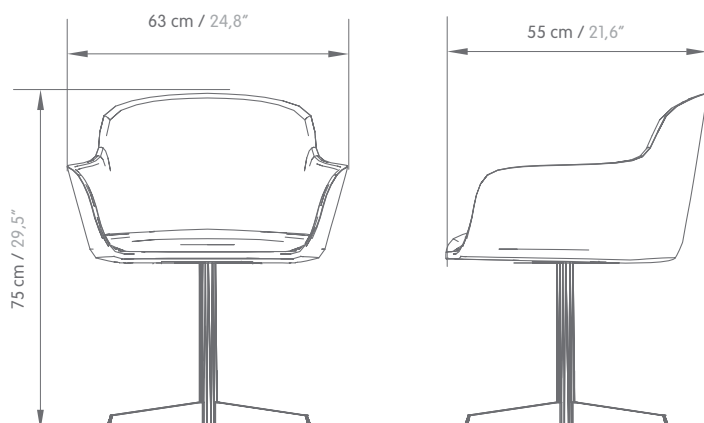

danae is a balanced armchair that provides comfort. Thanks to its design and versatility, it is ideal for waiting and socialization areas.

Dimensiones / Dimensions:

Bases / Bases

estrella / star

madera L7/ L7 wood

Especificaciones Técnicas:

- **Cuerpo asiento espumado:** Poliuretano inyectado.
- **Base:** **Madera L7:** Madera.
Estrella: Cromo pulido.

General Technical Features:

- **Foamed body seat:** Injected polyurethane.
- **Base:** Wood L7.
Star: Polished chrome.