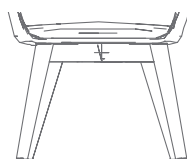

danae is a balanced armchair that provides comfort. Thanks to its design and versatility, it is ideal for waiting and socialization areas.

Dimensiones / Dimensions:

Bases / Bases

estrella / star

madera L7/ L7 wood

Especificaciones Técnicas:

- **Cuerpo asiento espumado:** Poliuretano inyectado.
- **Base:** **Madera L7:** Madera.
Estrella: Cromo pulido.

General Technical Features:

- **Foamed body seat:** Injected polyurethane.
- **Base:** Wood L7.
Star: Polished chrome.